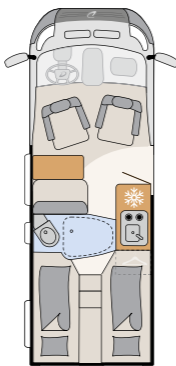

600 ER
Advantage