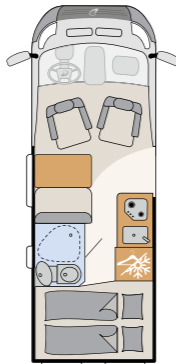

600 DF
Classic