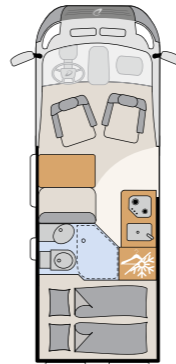

600 DR
Classic