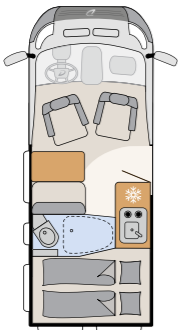

540 DR
Advantage