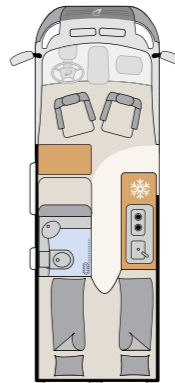

640 EK
Classic