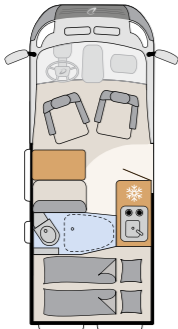

Camper vans 2024

Globetrail

540 DR
Classic