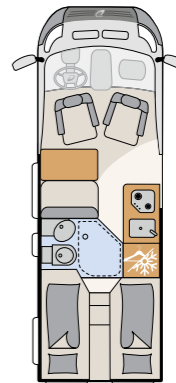

640 ER
Advantage