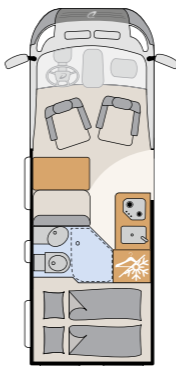

600 DR
Advantage