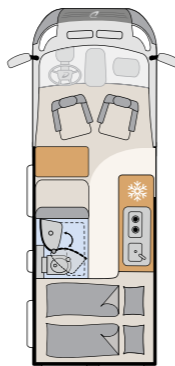

600 DS
Advantage